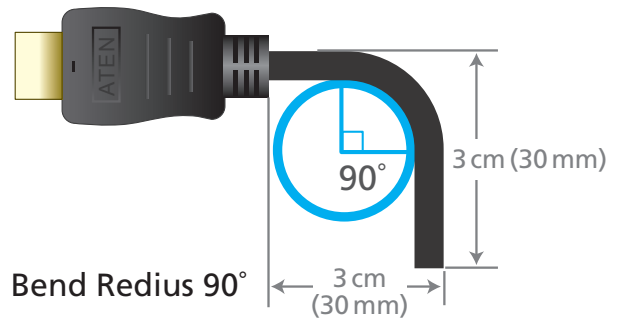

# High Speed HDMI Cable with Ethernet

( 2, 3, 5, 10, 15, 20 m )

- ATEN High Speed HDMI Cable with Ethernet provides an uncompressed, all-digital interface for both audio and video signals. Our cables infuse high-quality tinned copper wire to resist interference for improved image clarity. We offer HDMI cable at lengths of 2 to 20 meters with resolutions up to 4K DCI (4096 x 2160 @ 30Hz).

## Features

- Crystal-clear video up to 4K DCI (4096 x 2160 @ 30 Hz), 4K UHD (3840 x 2160 @ 30 Hz), and 1080p @ 60 Hz signals
- HDMI Ethernet Channel functionality: additional dedicated data channel supports networking\*
- HDMI (3D, Deep Color, 4K) and HDCP 2.2 compatible
- Gold-plated connectors for reliable transmissions
- Available in lengths from 2 to 20 m
- RoHS-compliant
- Bend Radius 90°\*\*

## Specifications

Video Resolution	Up to 4096 x 2160 @ 30 Hz
<b>Physical Properties</b>	
Cable Length	2 m, 3 m, 5 m, 10 m, 15 m, 20 m
Cable Color	Black
Cable Outer Dimension	<b>2L-7D02H-1 / 2L-7D03H / 2L-7D05H:</b> 6.0 + - 0.2 mm <b>2L-7D10H:</b> 7.3 + - 0.2 mm <b>2L-7D15H / 2L-7D20H:</b> 10.0 + - 0.2 mm
Conductor Gauge	<b>2L-7D02H-1 / 2L-7D03H / 2L-7D05H:</b> 30 AWG <b>2L-7D10H:</b> 28 AWG <b>2L-7D15H:</b> 24 AWG <b>2L-7D20H:</b> 26 AWG
Conductor Material	Tinned Copper
Connector Plating	Gold
Connector Type	HDMI (19 pin) Male to Male
Cable Shield Type	Aluminum Foil
Cable Jacket Type	PVC
<b>Environmental</b>	
Operating Temperature	80° C
Rating	UL VW-1 (Flame rate), CSA